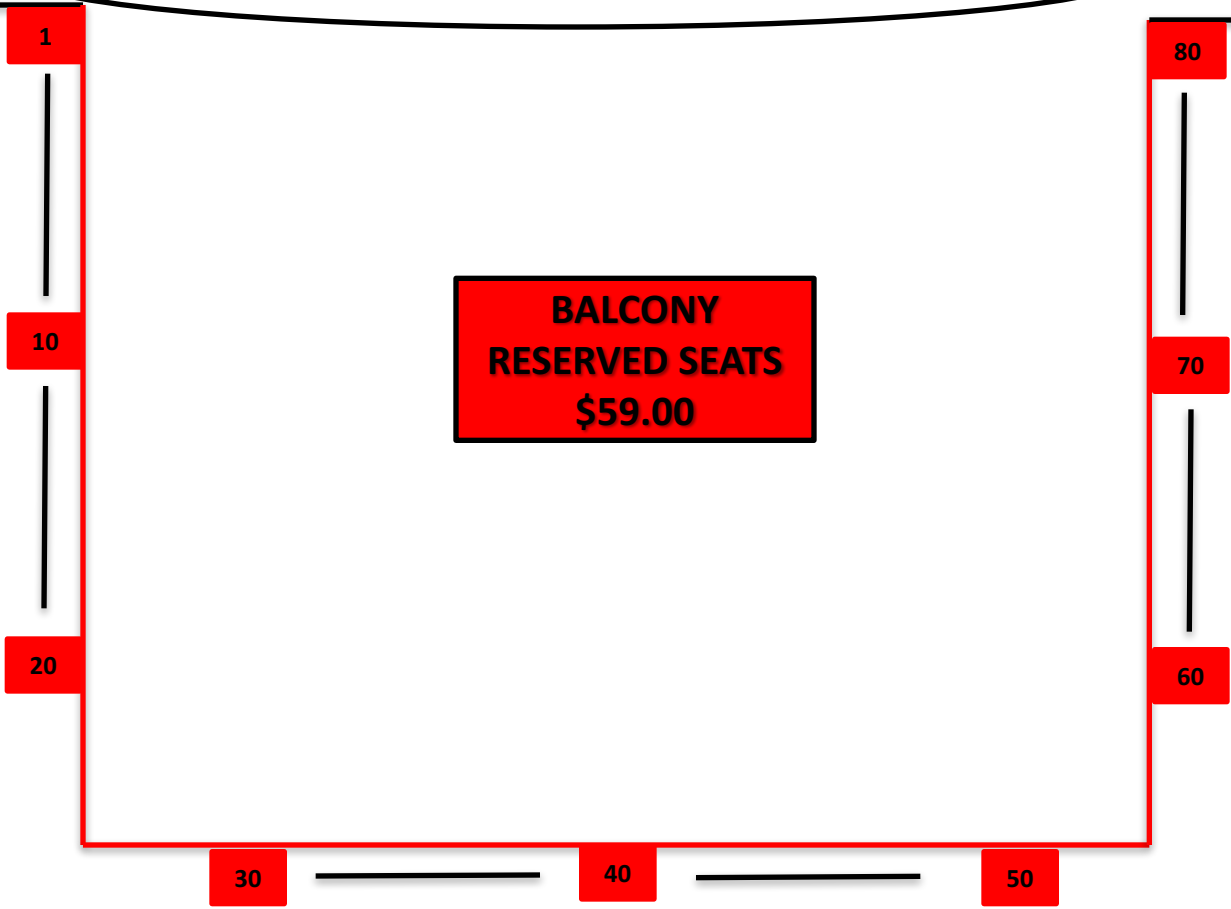

WALK WAY

SEAT	1	2	3	4	5	6	7	8	9	10	11	12	13	14
ROW 1														
ROW 2														
ROW 3														
ROW 4														
ROW 5														
ROW 6														
ROW 7														
ROW 8														
ROW 9														
ROW 10														
ROW 11														
ROW 12														
ROW 13														
ROW 14														
ROW 15														
ROW 16														
ROW 17														
ROW 18														
ROW 19														
ROW 20														

\$79.00

\$79.00

BRICKTOWN
EVENT CENTER

BAR

SECTION E

SECTION D

	14	13	12	11	10	9	8	7	6	5	4	3	2	1
ROW 1														
ROW 2														
ROW 3														
ROW 4														
ROW 5														
ROW 6														
ROW 7														
ROW 8														
ROW 9														
ROW 10														

WALK WAY

SEAT	1	2	3	4	5	6	7	8	9	10	11	12	13	14
ROW 1														
ROW 2														
ROW 3														
ROW 4														
ROW 5														
ROW 6														
ROW 7														
ROW 8														
ROW 9														
ROW 10														

STAIRS

MAZE & FRANKIE BEVERLY FEB. 14TH & 15TH

ENTRANCE (STAIRS)

BRICKTOWN
EVENT CENTER

**BALCONY
RESERVED SEATS
\$59.00**

**STANDING ROOM ONLY
(SRO) \$39.00**

BAR

ELEVATOR